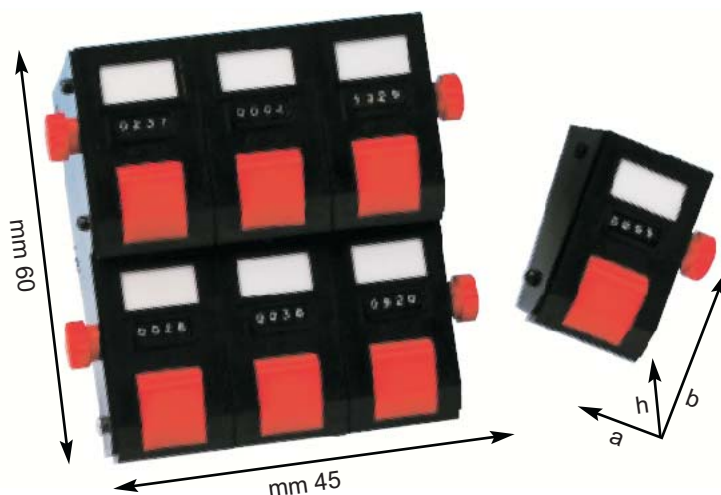

4 - DIGIT MANUAL COUNTER WITH RESET

CONTATUTTO

FC0043/002

FC0043/001

- **4-digit h = mm 3**
white digits on black background
- **ergonomic activation thumb button**
- **reset button**
- **materials**
PA 66 Nylon chromed body
acetalic resin components
finger handle in AISI 304

gr 60

mm 70 x 55 x 50

TYPICAL APPLICATIONS

Manual person count - traffic count -
production count - voting ballot count -
quantity measuring in laboratory.

CODE	MODEL
FC0043/001	manual
FC0043/002	table

MANUAL MODULAR COUNTER WITH RESET

JOLLY

STROKE TOTALISING COUNTERS

Basic module :

- **4-digit display h = mm 3**
white digits on black background
- **weight gr. 76**
- **dimensions** (a x b x h) mm 40 x 66 x 48

Rationally shaped, both for key command and reading control, it makes possible to easily group together several units, both in vertical or horizontal rows in order to constitute a slanting keyboard, bookstand style. The easily replaced plate dedicates every time each module to a specific function. All the devices in the same horizontal row can be reset simultaneously by means of the small buttons on both sides.