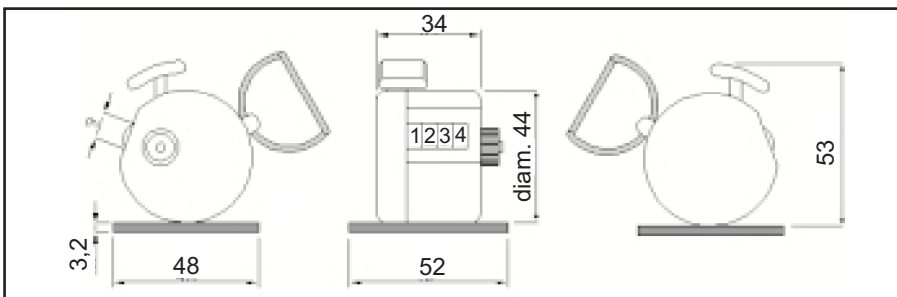

4 - DIGIT MANUAL COUNTER WITH RESET

CONTATUTTO

FC0043/002

FC0043/001

- **4-digit h = mm 3**
white digits on black background
- **ergonomic activation thumb button**
- **reset button**
- **materials**
PA 66 Nylon chromed body
acetalic resin components
finger handle in AISI 304

gr 60

mm 70 x 55 x 50

TYPICAL APPLICATIONS

Manual person count - traffic count -
production count - voting ballot count -
quantity measuring in laboratory.

CODE	MODEL
FC0043/001	manual
FC0043/002	table

MANUAL MODULAR COUNTER WITH RESET

JOLLY

STROKE TOTALISING COUNTERS

Basic module :

- **4-digit display h = mm 3**
white digits on black background
- **weight gr. 76**
- **dimensions** (a x b x h) mm 40 x 66 x 48

Rationally shaped, both for key command and reading control, it makes possible to easily group together several units, both in vertical or horizontal rows in order to constitute a slanting keyboard, bookstand style. The easily replaced plate dedicates every time each module to a specific function. All the devices in the same horizontal row can be reset simultaneously by means of the small buttons on both sides.